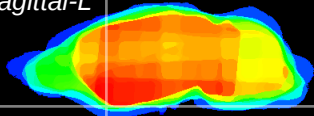

Coronal

Sagittal-R

Sagittal-L

ViBrism: CX09523
Horizontal

Tu