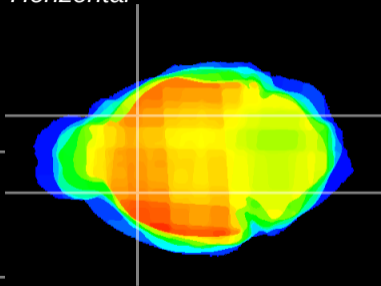

Coronal

Sagittal-R

Sagittal-L

ViBrism: CX09526
Horizontal

CPU lateral