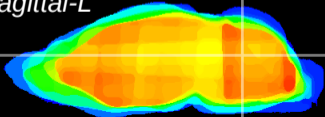

Coronal

Sagittal-R

Sagittal-L

ViBrism: CX09530
Horizontal

Cb nucleus