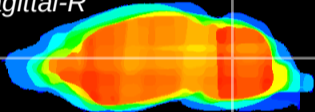

Coronal

Sagittal-R

Sagittal-L

ViBrism: CX09530
Horizontal

Cb nucleus