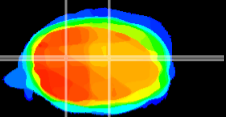

Coronal

Sagittal-R

Sagittal-L

ViBrism: CX09530
Horizontal

Cb nucleus