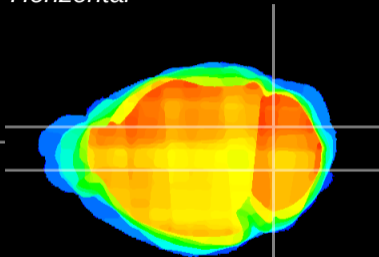

Coronal

Sagittal-R

Sagittal-L

ViBrism: CX09530
Horizontal

Cb nucleus