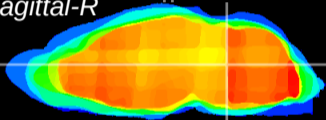

Coronal

Sagittal-R

Sagittal-L

ViBriSM: CX09530
Horizontal

Tg