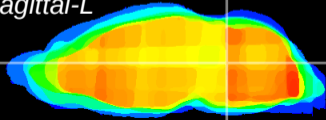

Coronal

Sagittal-R

Sagittal-L

ViBriSM: CX09530
Horizontal

Tg