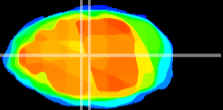

Coronal

Sagittal-R

Sagittal-L

ViBriSM: CX09530
Horizontal

Tg