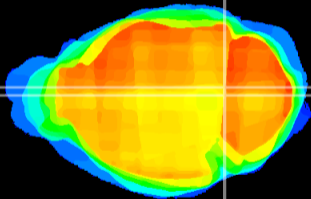

Coronal

Sagittal-R

Sagittal-L

ViBriSM: CX09530
Horizontal

Tg