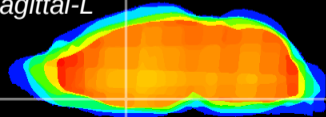

Coronal

Sagittal-R

Sagittal-L

ViBrism: CX09533
Horizontal

MPA