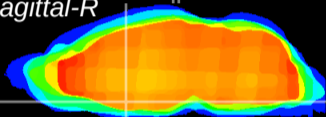

Coronal

Sagittal-R

Sagittal-L

ViBrism: CX09533
Horizontal

MPA