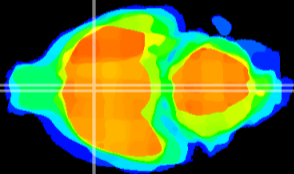

Coronal

Sagittal-R

Sagittal-L

ViBrism: CX09533
Horizontal

MPA