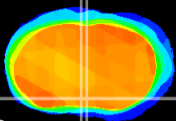

Coronal

Sagittal-R

Sagittal-L

ViBrism: CX09533
Horizontal

MPA