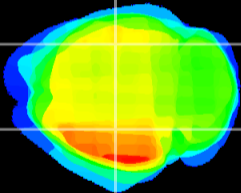

Coronal

Sagittal-R

Sagittal-L

ViBrism: CX09537
Horizontal

CA2/CA3