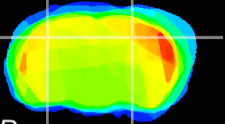

Coronal

Sagittal-R

Sagittal-L

ViBrism: CX09537
Horizontal

CA2/CA3