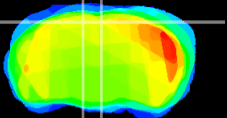

Coronal

Sagittal-R

Sagittal-L

ViBrism: CX09537  
Horizontal

RS