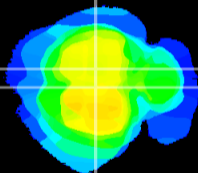

Coronal

Sagittal-R

Sagittal-L

ViBrism: CX09537  
Horizontal

RS