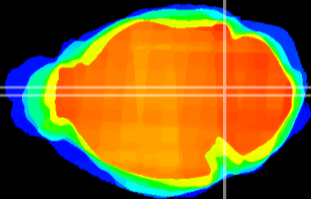

Coronal

Sagittal-R

Sagittal-L

ViBrism: CX09539
Horizontal

Tg