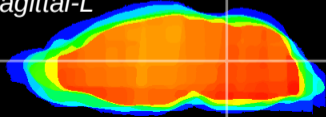

Coronal

Sagittal-R

Sagittal-L

ViBrism: CX09539
Horizontal

Tg