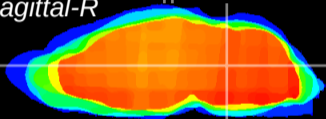

Coronal

Sagittal-R

Sagittal-L

ViBrism: CX09539
Horizontal

Tg