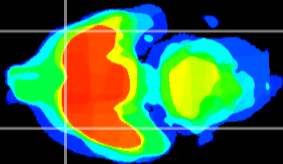

Coronal

Sagittal-R

Sagittal-L

ViBrism: CX09541  
Horizontal

Pir