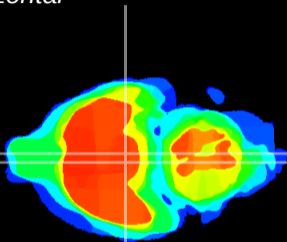

Coronal

Sagittal-R

Sagittal-L

ViBrism: CX09541
Horizontal

VMH