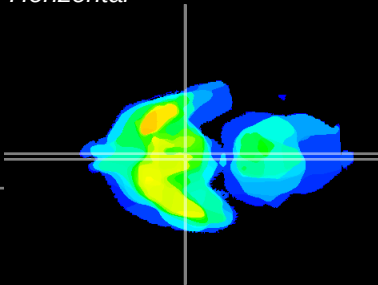

Coronal

Sagittal-R

Sagittal-L

ViBrism: CX09542
Horizontal

Arc