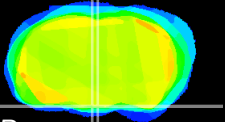

Coronal

Sagittal-R

Sagittal-L

ViBrism: CX09542
Horizontal

Arc