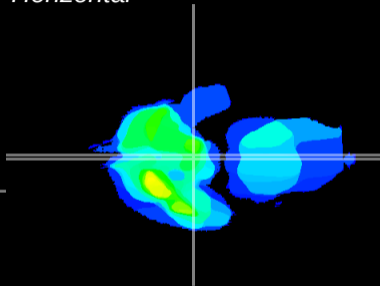

Coronal

Sagittal-R

Sagittal-L

ViBrism: CX09542
Horizontal

ME