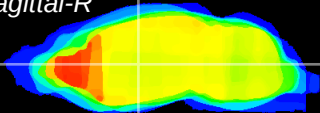

Coronal

Sagittal-R

Sagittal-L

ViBrism: CX09545
Horizontal

VA/VL