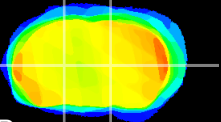

Coronal

Sagittal-R

Sagittal-L

ViBrism: CX09545
Horizontal

VA/VL