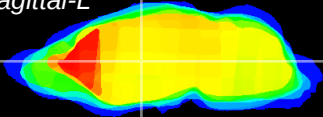

Coronal

Sagittal-R

Sagittal-L

ViBrism: CX09545
Horizontal

VA/VL