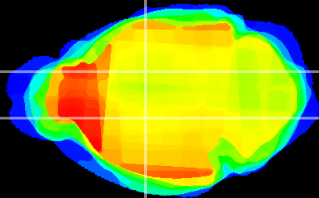

Coronal

Sagittal-R

Sagittal-L

ViBrism: CX09545
Horizontal

VA/VL