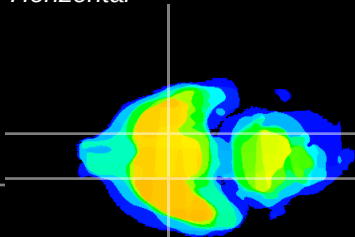

Coronal

Sagittal-R

Sagittal-L

ViBrism: CX09549
Horizontal

S0