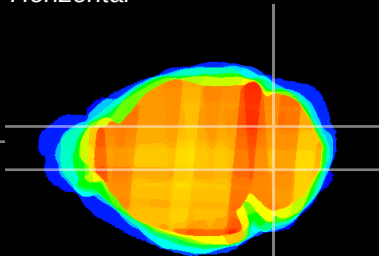

Coronal

Sagittal-R

Sagittal-L

ViBrism: CX09551  
Horizontal

Cb nucleus