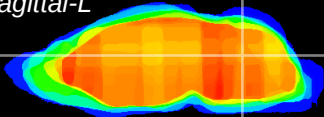

Coronal

Sagittal-R

Sagittal-L

ViBrism: CX09551  
Horizontal

Cb nucleus