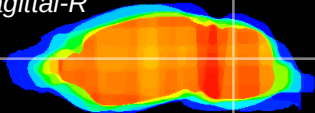

Coronal

Sagittal-R

Sagittal-L

ViBrism: CX09551  
Horizontal

Cb nucleus