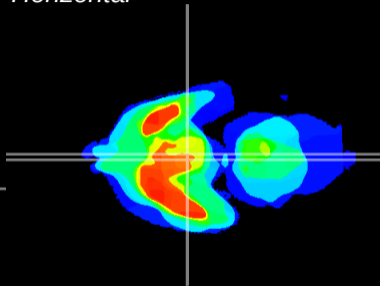

Coronal

Sagittal-R

Sagittal-L

ViBrism: CX09554
Horizontal

Arc