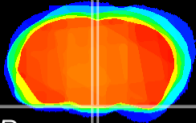

Coronal

Sagittal-R

Sagittal-L

ViBrism: CX09554
Horizontal

Arc