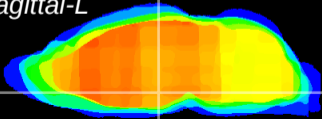

Coronal

Sagittal-R

Sagittal-L

ViBrism: CX09559
Horizontal

DM