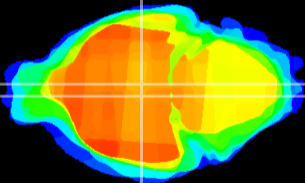

Coronal

Sagittal-R

Sagittal-L

ViBrism: CX09559
Horizontal

DM