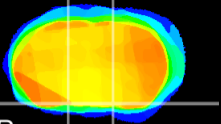

Coronal

Sagittal-R

Sagittal-L

ViBriSM: CX09560
Horizontal

S0