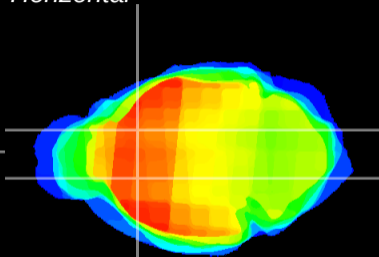

Coronal

Sagittal-R

Sagittal-L

ViBrism: CX09563
Horizontal

CPU medial