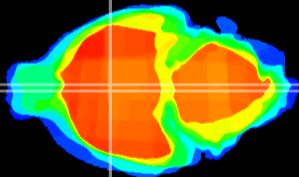

Coronal

Sagittal-R

Sagittal-L

ViBrisM: CX09564
Horizontal

SPa dorsal