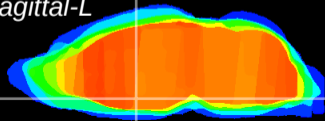

Coronal

Sagittal-R

Sagittal-L

ViBrisM: CX09564
Horizontal

SPa dorsal