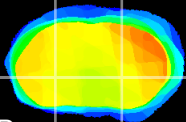

Coronal

Sagittal-R

Sagittal-L

ViBriSM: CX09565
Horizontal

GP