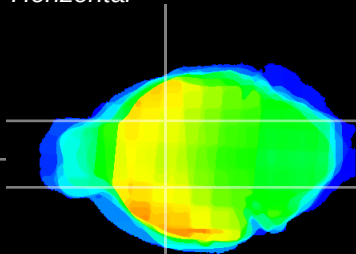

Coronal

Sagittal-R

Sagittal-L

ViBriSM: CX09565
Horizontal

GP