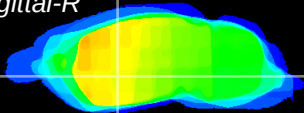

Coronal

Sagittal-R

Sagittal-L

ViBriSM: CX09565
Horizontal

GP