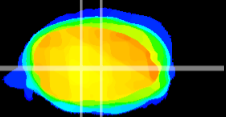

Coronal

Sagittal-R

Sagittal-L

ViBrism: CX09568
Horizontal

MVe