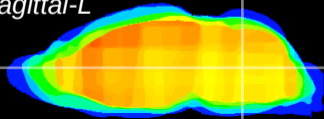

Coronal

Sagittal-R

Sagittal-L

ViBrism: CX09568
Horizontal

MVe