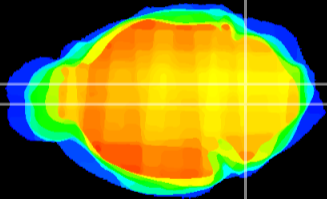

Coronal

Sagittal-R

Sagittal-L

ViBrism: CX09568
Horizontal

MVe