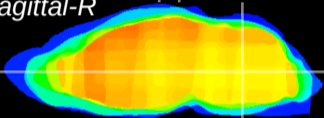

Coronal

Sagittal-R

Sagittal-L

ViBrism: CX09568
Horizontal

MVe