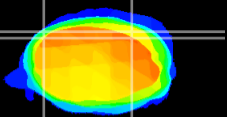

Coronal

Sagittal-R

Sagittal-L

ViBrism: CX09571
Horizontal

Cb lobe