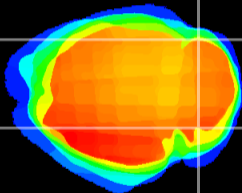

Coronal

Sagittal-R

Sagittal-L

ViBrism: CX09571
Horizontal

Cb lobe