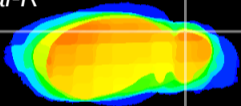

Coronal

Sagittal-R

Sagittal-L

ViBrism: CX09571
Horizontal

Cb lobe