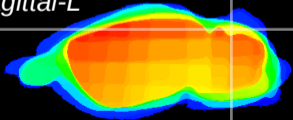

Coronal

Sagittal-R

Sagittal-L

ViBrism: CX09571
Horizontal

Cb lobe