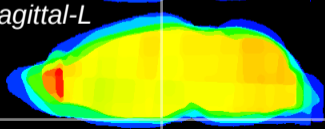

Coronal

Sagittal-R

Sagittal-L

ViBriSM: CX09575
Horizontal

ME