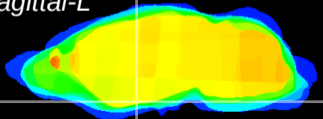

Coronal

Sagittal-R

Sagittal-L

ViBrism: CX09575
Horizontal

S0