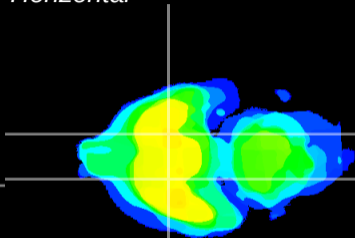

Coronal

Sagittal-R

Sagittal-L

ViBrism: CX09575
Horizontal

S0