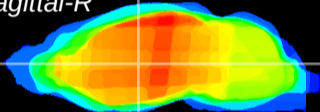

Coronal

Sagittal-R

Sagittal-L

ViBrism: CX09576
Horizontal

VA/VL