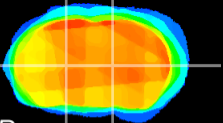

Coronal

Sagittal-R

Sagittal-L

ViBrism: CX09576
Horizontal

VA/VL