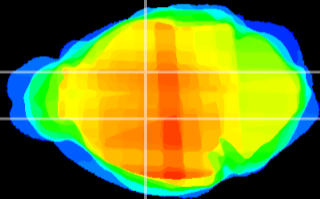

Coronal

Sagittal-R

Sagittal-L

ViBrism: CX09576
Horizontal

VA/VL