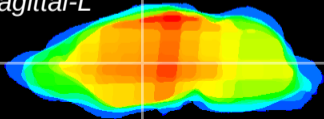

Coronal

Sagittal-R

Sagittal-L

ViBrism: CX09576
Horizontal

VA/VL