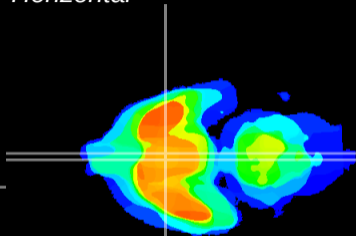

Coronal

Sagittal-R

Sagittal-L

ViBriSM: CX09577
Horizontal

SCN