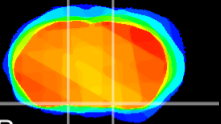

Coronal

Sagittal-R

Sagittal-L

ViBrism: CX09577
Horizontal

S0