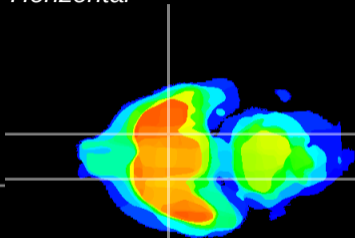

Coronal

Sagittal-R

Sagittal-L

ViBrism: CX09577
Horizontal

S0