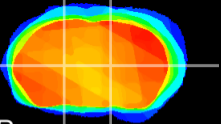

Coronal

Sagittal-R

Sagittal-L

ViBrism: CX09577
Horizontal

VA/VL