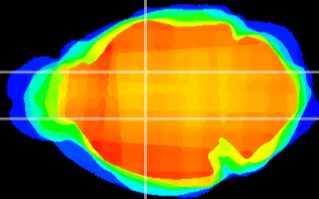

Coronal

Sagittal-R

Sagittal-L

ViBrism: CX09577
Horizontal

VA/VL