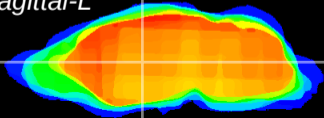

Coronal

Sagittal-R

Sagittal-L

ViBrism: CX09577
Horizontal

VA/VL