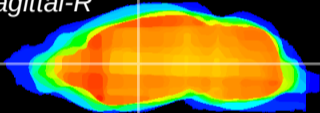

Coronal

Sagittal-R

Sagittal-L

ViBrism: CX09577
Horizontal

VA/VL