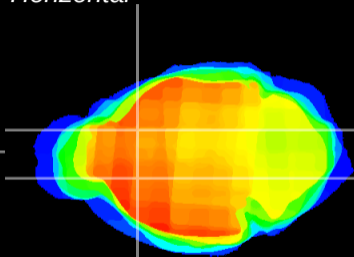

Coronal

Sagittal-R

Sagittal-L

ViBrism: CX09581
Horizontal

CPU medial