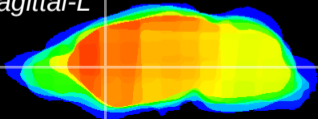

Coronal

Sagittal-R

Sagittal-L

ViBrism: CX09581
Horizontal

CPU medial