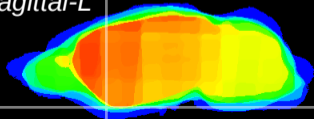

Coronal

Sagittal-R

Sagittal-L

ViBrism: CX09581
Horizontal

Tu