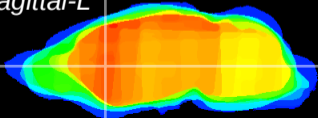

Coronal

Sagittal-R

Sagittal-L

ViBrism: CX09583  
Horizontal

CPU medial