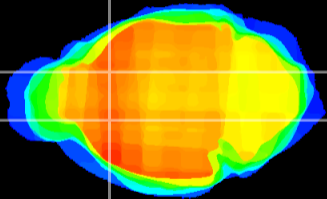

Coronal

Sagittal-R

Sagittal-L

ViBrism: CX09583  
Horizontal

CPU medial