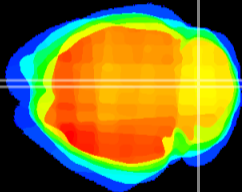

Coronal

Sagittal-R

Sagittal-L

ViBrism: CX09583  
Horizontal

Cb vermis