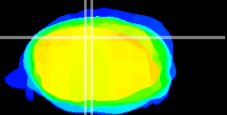

Coronal

Sagittal-R

Sagittal-L

ViBrism: CX09583  
Horizontal

Cb vermis