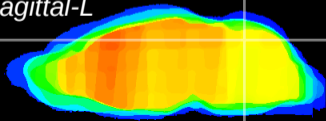

Coronal

Sagittal-R

Sagittal-L

ViBrism: CX09583  
Horizontal

Cb vermis