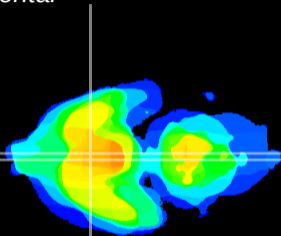

Coronal

Sagittal-R

Sagittal-L

ViBriSm: CX09589
Horizontal

SCN