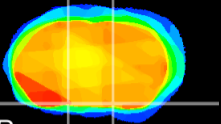

Coronal

Sagittal-R

Sagittal-L

ViBriSM: CX09590
Horizontal

S0