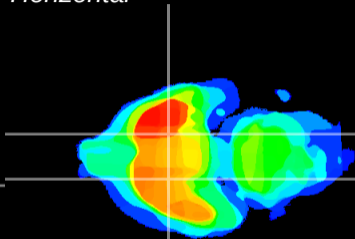

Coronal

Sagittal-R

Sagittal-L

ViBriSM: CX09590
Horizontal

S0