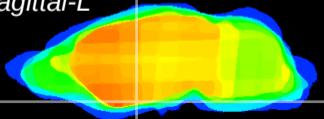

Coronal

Sagittal-R

Sagittal-L

ViBriSM: CX09590
Horizontal

S0