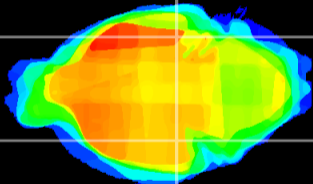

Coronal

Sagittal-R

Sagittal-L

ViBrisM: CX09590
Horizontal

ventral S