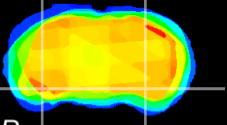

Coronal

Sagittal-R

Sagittal-L

ViBrisM: CX09590
Horizontal

ventral S