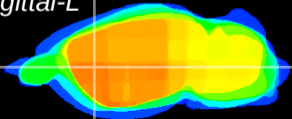

Coronal

Sagittal-R

Sagittal-L

ViBriSM: CX09596  
Horizontal

CPU lateral