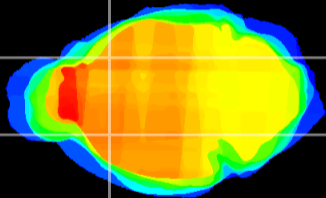

Coronal

Sagittal-R

Sagittal-L

ViBriSM: CX09596  
Horizontal

CPU lateral