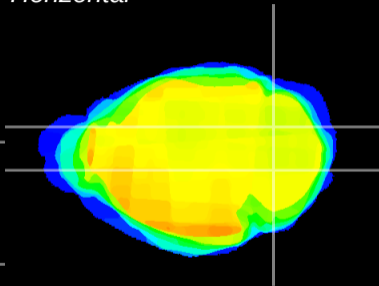

Coronal

Sagittal-R

Sagittal-L

ViBrism: CX09597
Horizontal

Cb nucleus