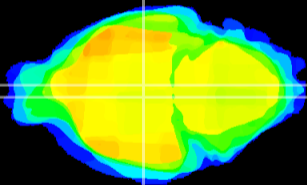

Coronal

Sagittal-R

Sagittal-L

ViBrism: CX09597
Horizontal

DM