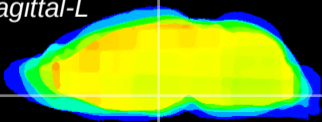

Coronal

Sagittal-R

Sagittal-L

ViBrism: CX09597
Horizontal

DM