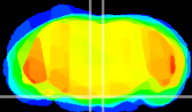

Coronal

Sagittal-R

Sagittal-L

ViBrism: CX09603
Horizontal

Pn