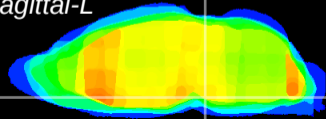

Coronal

Sagittal-R

Sagittal-L

ViBrism: CX09603
Horizontal

Pn