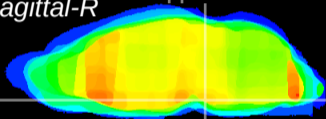

Coronal

Sagittal-R

Sagittal-L

ViBrism: CX09603
Horizontal

Pn