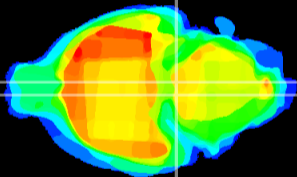

Coronal

Sagittal-R

Sagittal-L

ViBrism: CX09603
Horizontal

Pn