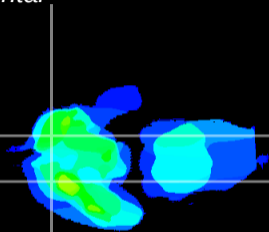

Coronal

Sagittal-R

Sagittal-L

ViBrism: CX09603  
Horizontal

Tu