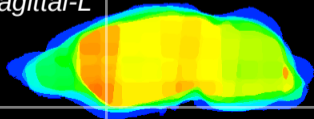

Coronal

Sagittal-R

Sagittal-L

ViBrism: CX09603  
Horizontal

Tu