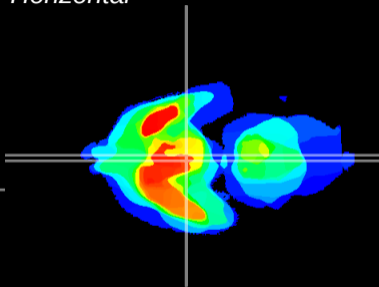

Coronal

Sagittal-R

Sagittal-L

ViBrism: CX09609
Horizontal

Arc