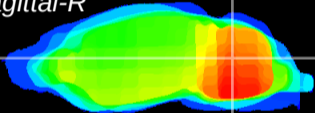

Coronal

Sagittal-R

Sagittal-L

ViBrism: CX09610
Horizontal

Cb nucleus