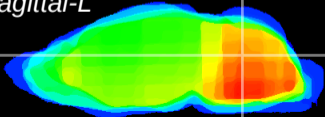

Coronal

Sagittal-R

Sagittal-L

ViBrism: CX09610
Horizontal

Cb nucleus