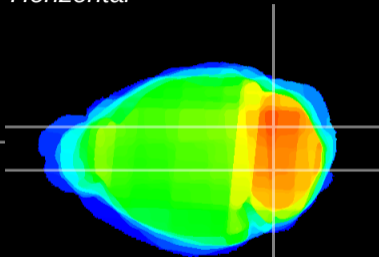

Coronal

Sagittal-R

Sagittal-L

ViBrism: CX09610
Horizontal

Cb nucleus