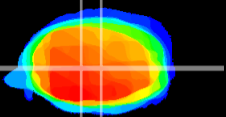

Coronal

Sagittal-R

Sagittal-L

ViBrism: CX09610
Horizontal

MVe