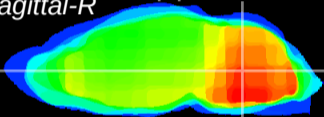

Coronal

Sagittal-R

Sagittal-L

ViBrism: CX09610
Horizontal

MVe