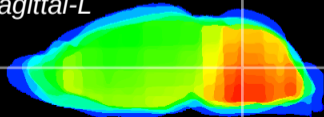

Coronal

Sagittal-R

Sagittal-L

ViBrism: CX09610
Horizontal

MVe