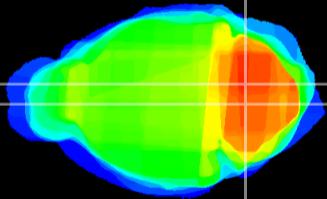

Coronal

Sagittal-R

Sagittal-L

ViBrism: CX09610
Horizontal

MVe