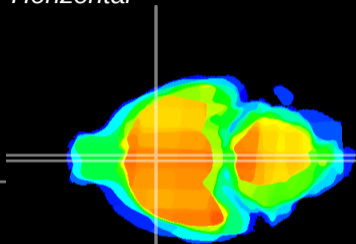

Coronal

Sagittal-R

Sagittal-L

ViBrism: CX09611
Horizontal

MPA