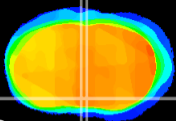

Coronal

Sagittal-R

Sagittal-L

ViBrism: CX09611
Horizontal

MPA