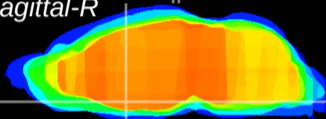

Coronal

Sagittal-R

Sagittal-L

ViBrism: CX09611
Horizontal

MPA