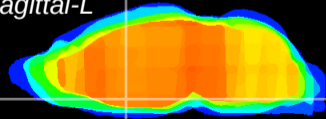

Coronal

Sagittal-R

Sagittal-L

ViBrism: CX09611
Horizontal

MPA