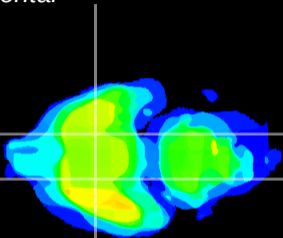

Coronal

Sagittal-R

Sagittal-L

ViBrism: CX09612
Horizontal

S0