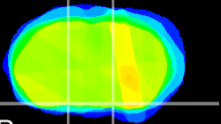

Coronal

Sagittal-R

Sagittal-L

ViBrism: CX09612
Horizontal

S0