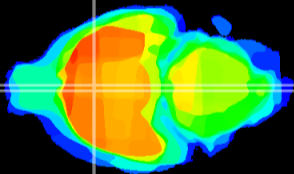

Coronal

Sagittal-R

Sagittal-L

ViBrism: CX09613
Horizontal

MPA