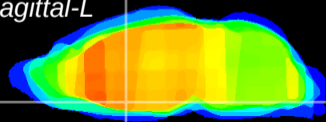

Coronal

Sagittal-R

Sagittal-L

ViBrism: CX09613
Horizontal

MPA