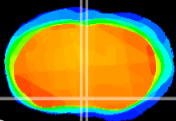

Coronal

Sagittal-R

Sagittal-L

ViBrism: CX09613
Horizontal

MPA