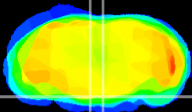

Coronal

Sagittal-R

Sagittal-L

ViBrism: CX09622
Horizontal

Pn