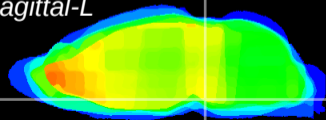

Coronal

Sagittal-R

Sagittal-L

ViBrism: CX09622
Horizontal

Pn