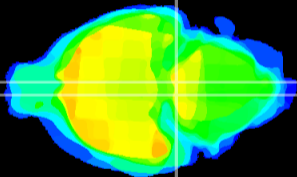

Coronal

Sagittal-R

Sagittal-L

ViBrism: CX09622
Horizontal

Pn