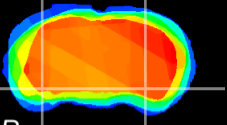

Coronal

Sagittal-R

Sagittal-L

ViBrism: CX09624
Horizontal

ventral S