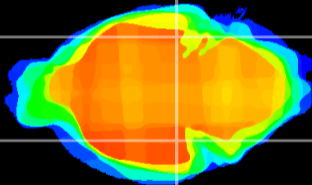

Coronal

Sagittal-R

Sagittal-L

ViBrism: CX09624
Horizontal

ventral S