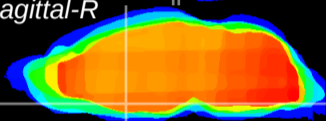

Coronal

Sagittal-R

Sagittal-L

ViBriSM: CX09625
Horizontal

MPA