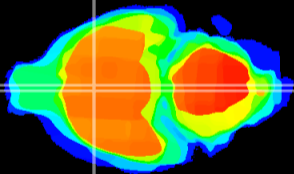

Coronal

Sagittal-R

Sagittal-L

ViBriSM: CX09625
Horizontal

MPA