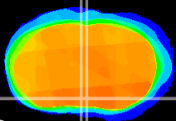

Coronal

Sagittal-R

Sagittal-L

ViBriSM: CX09625
Horizontal

MPA