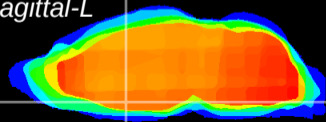

Coronal

Sagittal-R

Sagittal-L

ViBriSM: CX09625
Horizontal

MPA